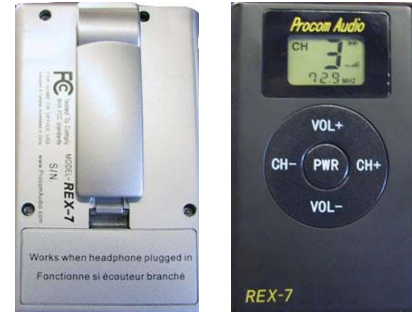

**REX 7 the Ultimate FM receiver for ,  
 Conferences, Tour Guide, Assistive Listening.**

**Description**

REX 7 is the most advanced RF body pack receiver on the market ,equipped with 7 preset channels in the 72MHZ frequency range . The included 2 AAA batteries offers 85 hours of battery life, our innovative Tsync technology will help you using the FM receiver in multiple room on the same channel . suitable to use with most headphones of your choice .

THE **GREENER** NEW LOOK in YOUR Conference

**Technical Data**

Number of channels	7 fixed
RF frequency Range	72.00-75.9
Sensitivity	.6uvtypical . Max 1uv
Frequency accuracy	± .005% stability
Squelch	Automatic
Audio frequency response	45Hz -15Khz
Headphone output level	20mw ,impedance 32 ohm
Working temperature	-5° C up to 60° C

**Features**

<b>Battery Saving Features</b>	Receiver will shut off after 2 minutes if out of signal range Receiver will turn ON only if headphone is plugged Receiver will shut OFF if headphone is unplugged
<b>Display</b>	Backlight Battery Life, Frequency, Channel, Volume & Signal
<b>Controls</b>	Volume Up/Down, Channel Up/Down, Power
<b>USB Plug</b>	Possibility of charging NIMH Batteries
<b>Headphone Plug</b>	3.5" mono or stereo
<b>Battery Life</b>	85 hours in operation with 2 AAA batteries
<b>Color</b>	Front: Black Back: Metallic Silver
<b>Size</b>	W : 2.4 inch W: 0.6 inch L: 2.8 inch
<b>Weight</b>	0.6 lbs with batteries

**Engineering Specifications**

**RF bodypack receiver (FCC Part 15)**

- Frequency range: 72.00 - 75.9 MHz
- Automatic shut off when not in use or out of range from signal
- 7 fixed frequency usable in parallel
- 5 buttons easy control
- LCD display with backlight
- Signal strength & battery indicators
- Included 2 AAA batteries provides 85hours of operation time
- Belt Clip
- Weight including batteries: 0.6 lb